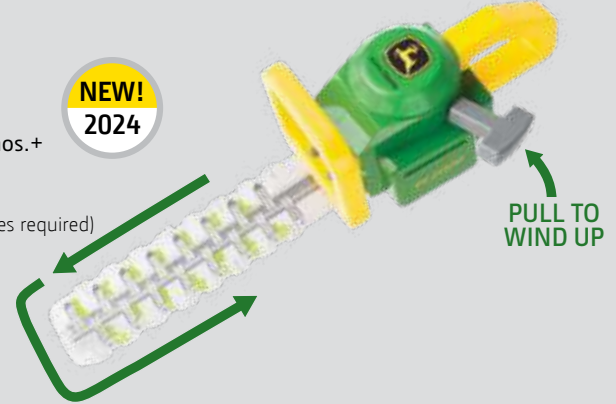

TBEK35813
Weed Trimmer
 Pack: 2 – Age grade: 18 mos.+
 Available February 2024
 - Prototype shown
 Wind up for power (NO batteries required)
 and pull trigger to agitate clippings.

NEW!
2024

TBEK35814
Hedge Trimmer
 Pack: 2-- – Age grade: 18 mos.+
 Available February 2024
 - Prototype shown
 Wind up for power (NO batteries required)
 and pull trigger to spin grass.