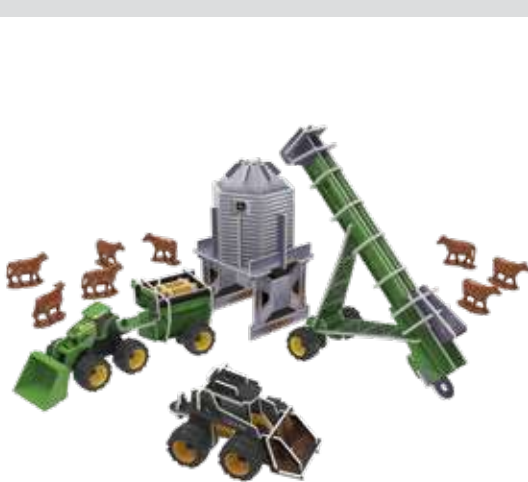

LP68850 Sku: 37862
Monster Treads Mini Vehicle PDQ
Pack: 8 – Age grade: 3+
Assortment may vary.
Assortment of 3" vehicles packaged in a window bag; perfect for impulse purchases!